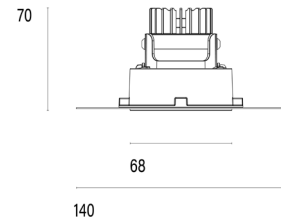

101 06 002303.022

Model

Name	Mono 060 Trimless Type 3
Finish	Structured Black
Area	Indoor

System

Power (Luminaire)	6.8W
Power (System)	8W
Voltage	240V-AC
Optics	Rotationally Symmetrical Direct 25°
Colour Temperature	3000°K
Luminous Flux	642lm
TM30	Rf95 Rg103
CRI	Ra98
Lumen Maintenance	L90 B10 50000hrs
Chromacity	<3 McAdam Step Ellipse
Articulation	Fixed
Cut-Out	Round 85mm x 100mm Depth
Ingress Protection	IP44
Control Device	Remote Phase DIM (Included)
Class	III